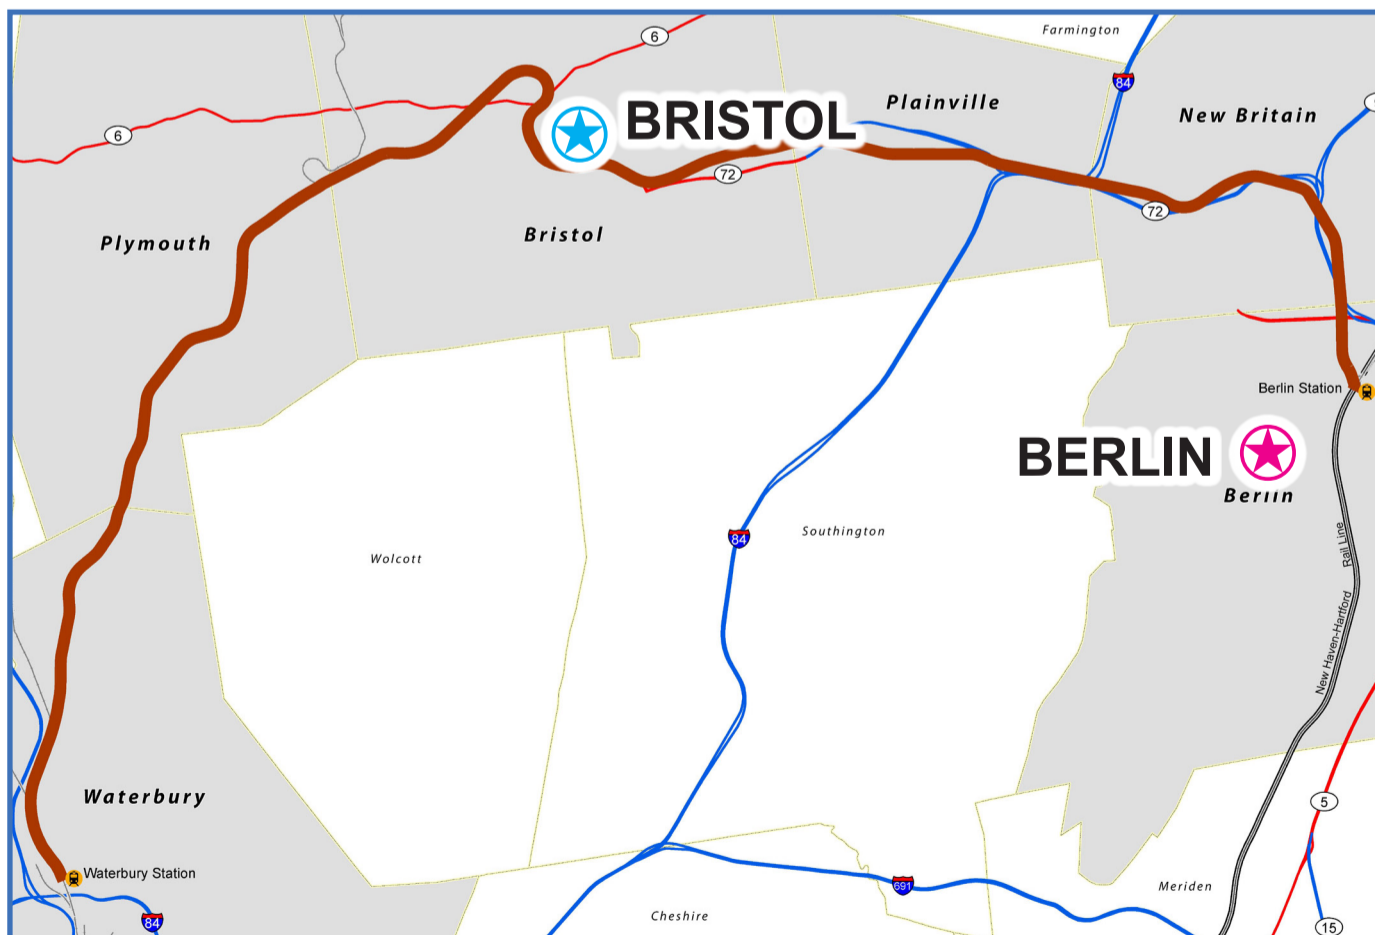

NOTICE OF PUBLIC MEETINGS

CENTRAL CONNECTICUT RAIL STUDY

INFORMATION:

The Connecticut Department of Transportation (CTDOT) invites you to participate in Public Information Meetings on the Central Connecticut Rail Study (CCRS). The CCRS is a market analysis and feasibility study regarding the implementation of rail/transit service connecting Waterbury, Plymouth, Bristol, Plainville, New Britain, and Berlin and the improvement of freight rail in this corridor. **Meetings will be held from 5:30pm to 7:30pm with a presentation at 6:00pm.**

DATES, TIMES, AND LOCATIONS:

WEDNESDAY JUNE 15, 2016

5:30 to 7:30 PM

★ **Berlin-Peck Memorial Library**
234 Kensington Road, Berlin, CT 06037

THURSDAY, JUNE 16, 2016

5:30 to 7:30 PM

★ **Bristol Public Library**
5 High Street, Bristol, CT 06010